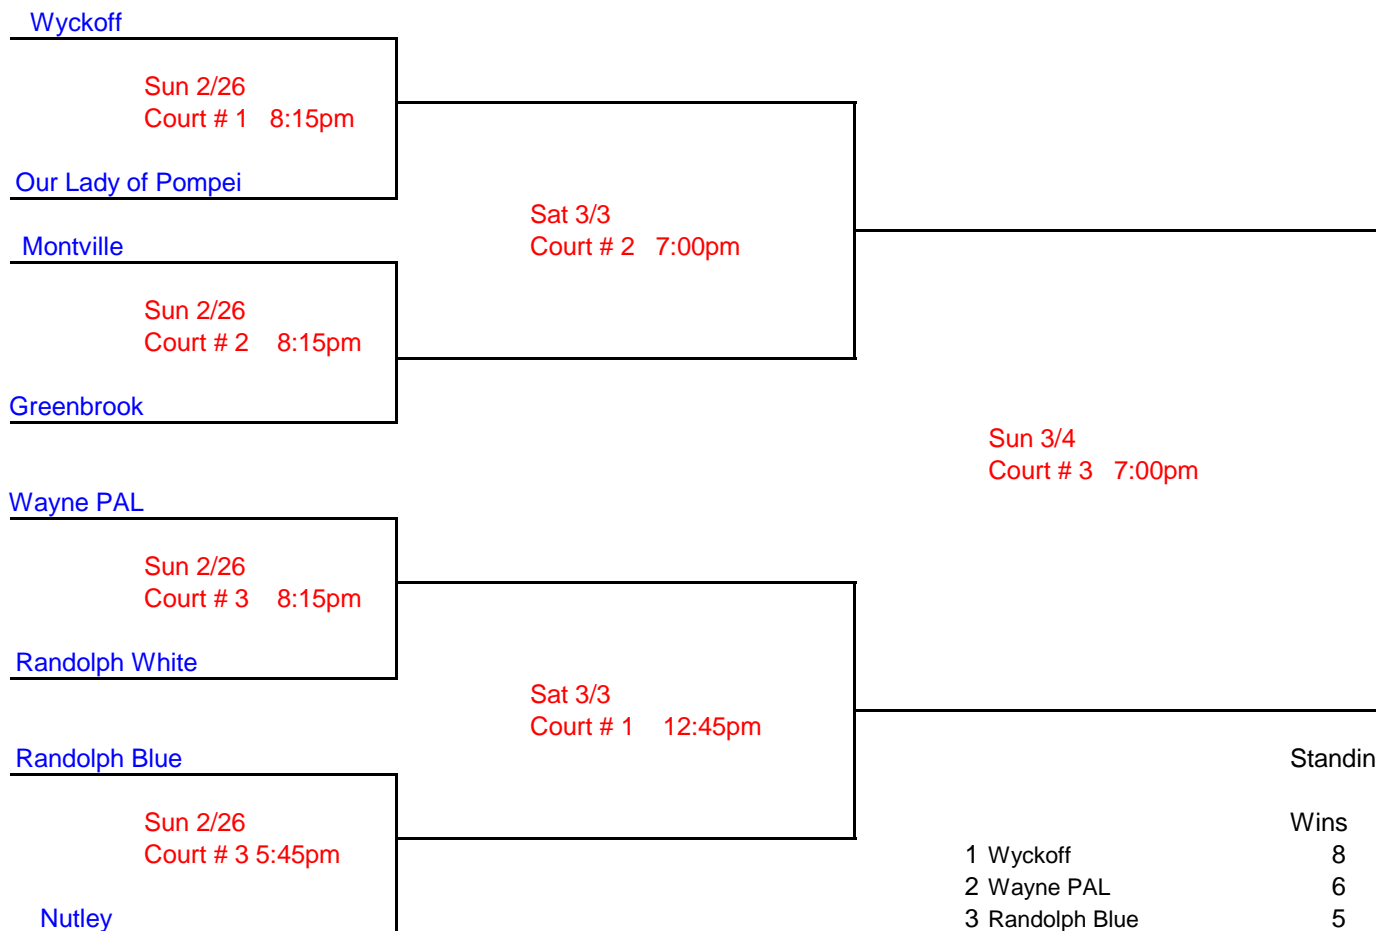

**2011-2012 Wayne PAL Weekend League Playoffs
Boys 8th Grade Division**

Standings

	Wins	Losses
1 Wyckoff	8	0
2 Wayne PAL	6	1
3 Randolph Blue	5	3
4 Montville	4	4
5 Greenbrook	4	4
6 Nutley	2	6
7 Randolph White	2	6
8 Our Lady of Pompei	0	8